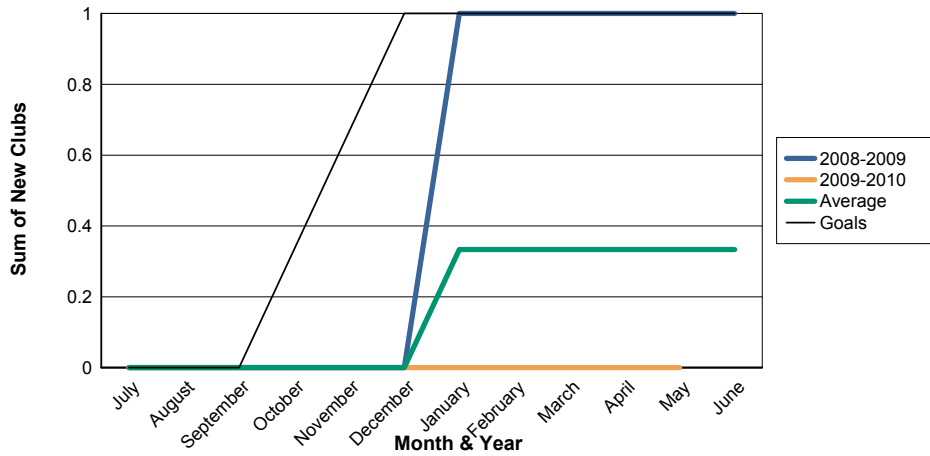

3 Year Comparisons for GMT Constitutional Area 7

By GMT District

As of May 2010

Sum of New Clubs/ Month & Year

For District 201V5

Sum of Dropped Clubs/ Month & Year

For District 201V5

Sum of Net Clubs/ Month & Year