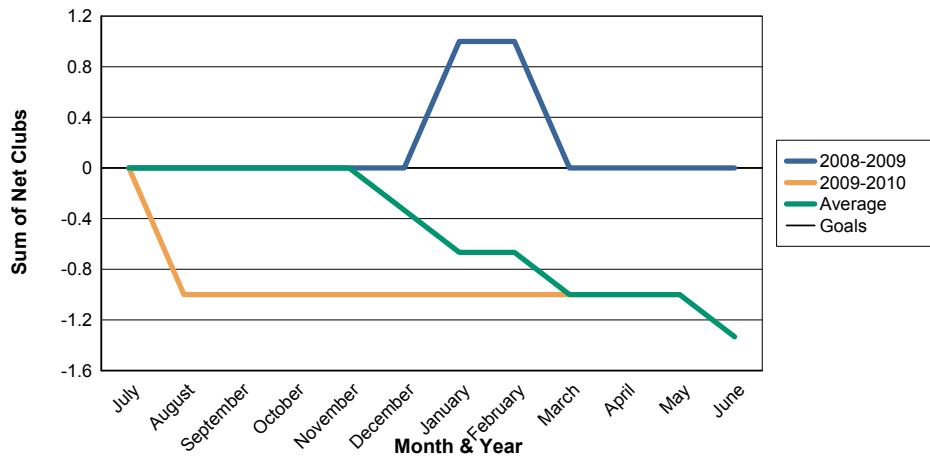

Sum of Net Clubs/ Month & Year

For District 201V5