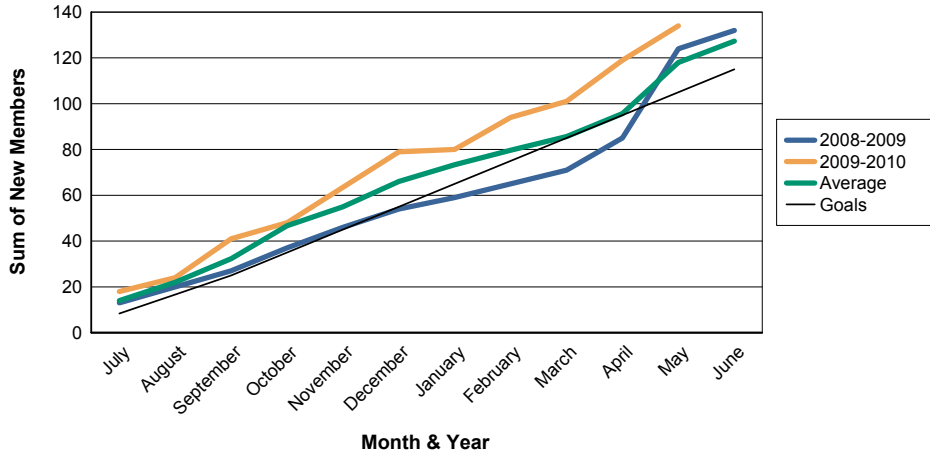

For District 201V5

Sum of Charter Members/ Month & Year

For District 201V5

3 Year Comparisons for GMT Constitutional Area 7

By GMT District

As of May 2010

Sum of New Members/ Month & Year

For District 201V5

Sum of Dropped Members/ Month & Year

For District 201V5

Sum of Net Members/ Month & Year

For District 201V5