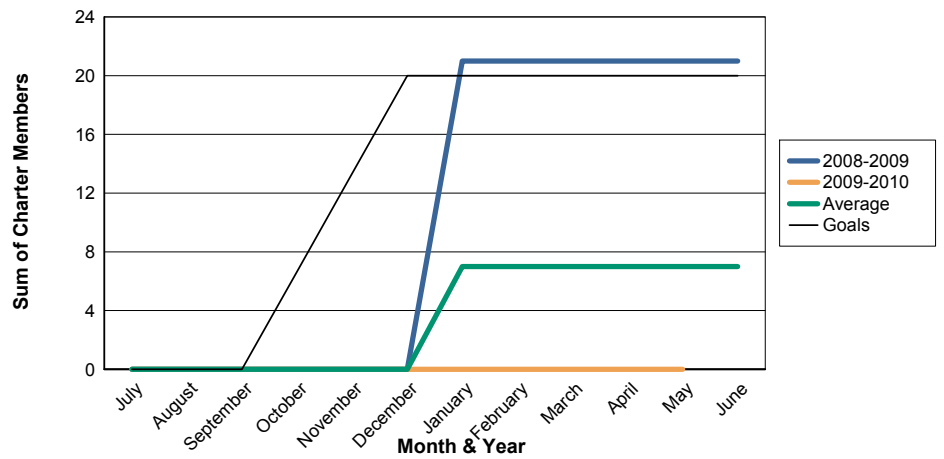

Sum of Charter Members/ Month & Year

For District 201V5