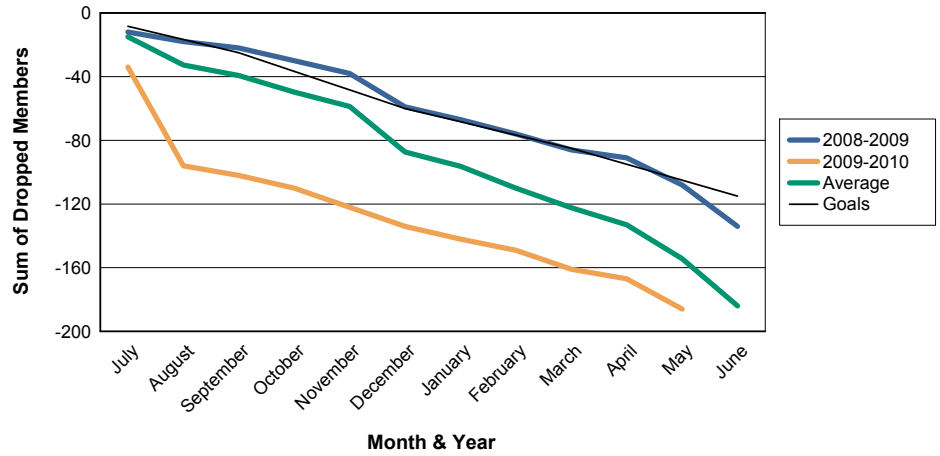

For District 201V5

Sum of Charter Members/ Month & Year

For District 201V5

3 Year Comparisons for GMT Constitutional Area 7

By GMT District

As of May 2010

Sum of New Members/ Month & Year

For District 201V5

Sum of Dropped Members/ Month & Year

For District 201V5

Sum of Net Members/ Month & Year

For District 201V5