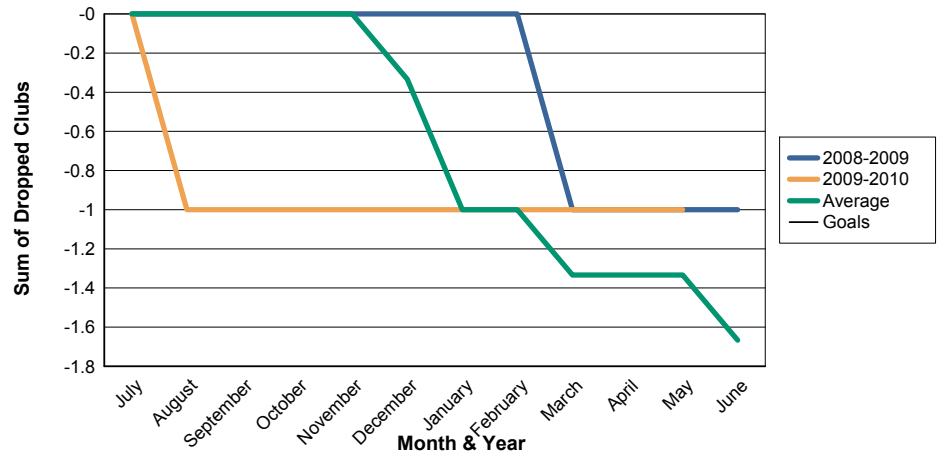

3 Year Comparisons for GMT Constitutional Area 7

By GMT District

As of May 2010

Sum of New Clubs/ Month & Year

For District 201V5

Sum of Dropped Clubs/ Month & Year

For District 201V5

Sum of Net Clubs/ Month & Year